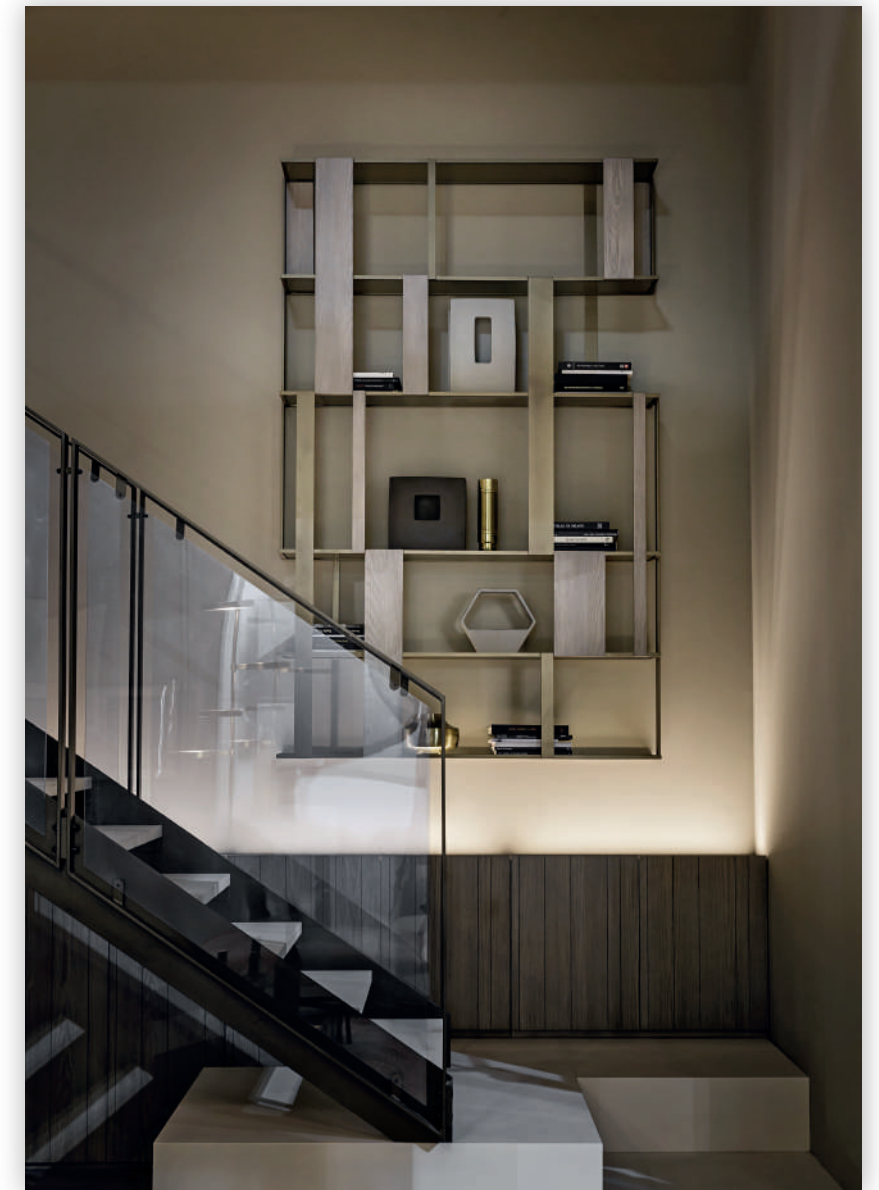

exploRUG.com ©2010-2021 [Alternative Technology](#)

Online Portal

SHĀKE

MADE IN ITALY

Made in Italy, International vision. SHAKE creates both functional and contemporary items with a unique style, which are able to conciliate the highest artisan tradition with the use of sophisticated production technologies. The result is a made in Italy project gathering needs and tastes of an international audience

Boston sofa / Deep coffee table / Mia lounge chair

Hege armchair / Sahara bookcase / Boston mirror

Ego sofa / Ego coffee table / Boston armchair / Hege small chair

Dall wall mounted bookcase

New York dining table / Roma dining chair / Fun dining chair / Hide wall mounted bookcase / Deep wall mounted sideboard

Tal dining table / Frame dining chair / Hide wall mounted bookcase

Hege sideboard

Feel bespoke Kitchen

Hege bespoke Kitchen

Dune bed / Frame nightstand

Freedom bespoke Closet / Prism dresser / Prism bench

Ego bed and headboard