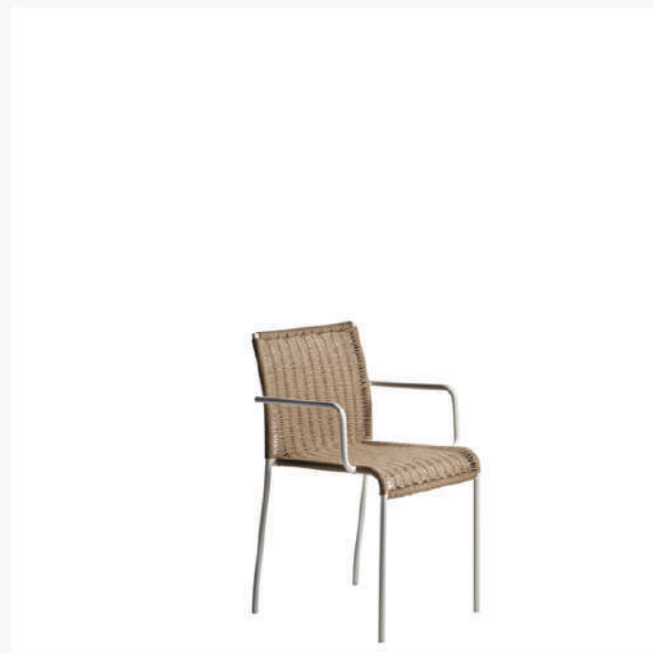

STORAGE FURITURE

POUFS & BENCHES

LOUNGES

SOFAS

DAYBEDS & SUNBEDS

ACCESSORIES

AGRA / COD. ARMCHAIR 688\PXXL IN-OUT

AGRA / COD. CHAIR 688\XXL