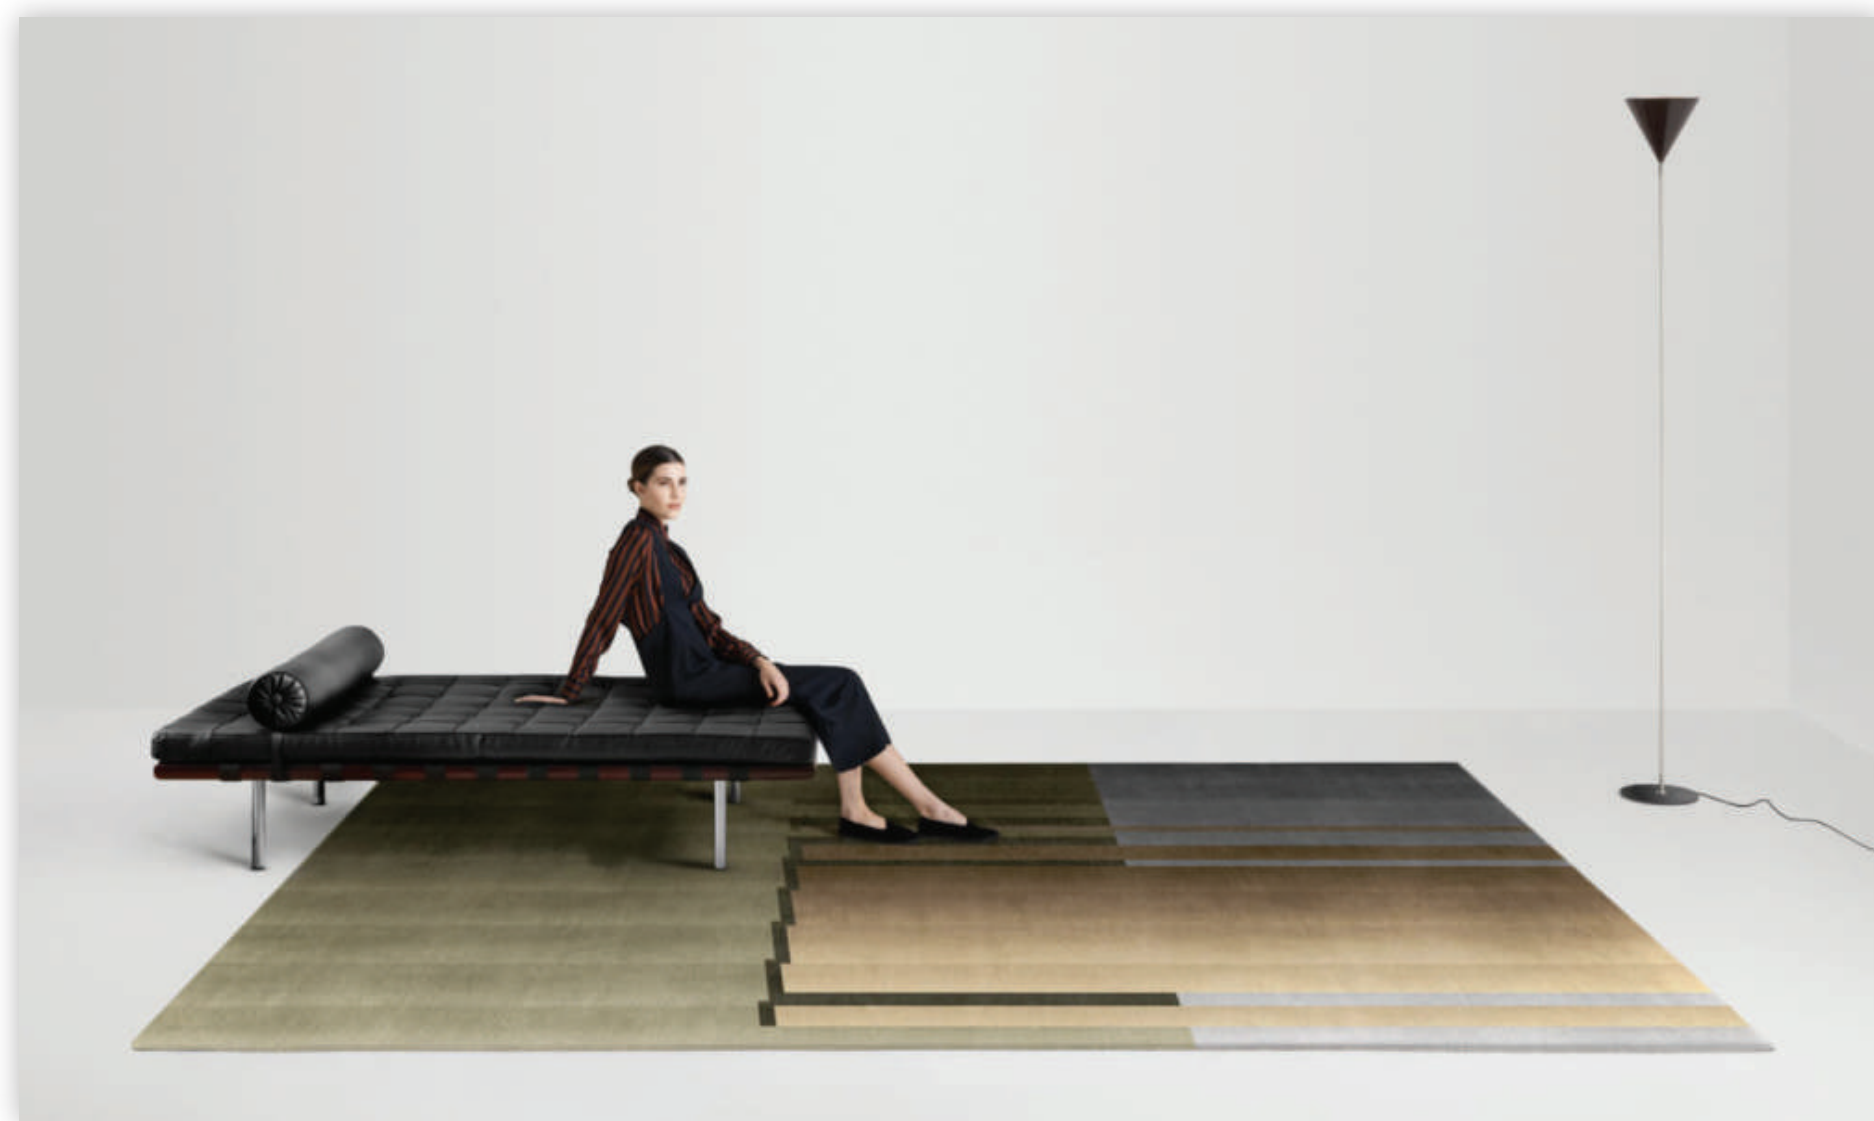

Labirinto / Gio Ponti

100% tibetan wool (hand spun wool hand carded)

Composizione 74 / Manlio Rho

10% silk, 90% tibetan wool (hand spun wool hand carded)

Ventaglio / Fede Cheti

27% natural silk, 73% wool

RD Braque / Rodolfo Dordoni