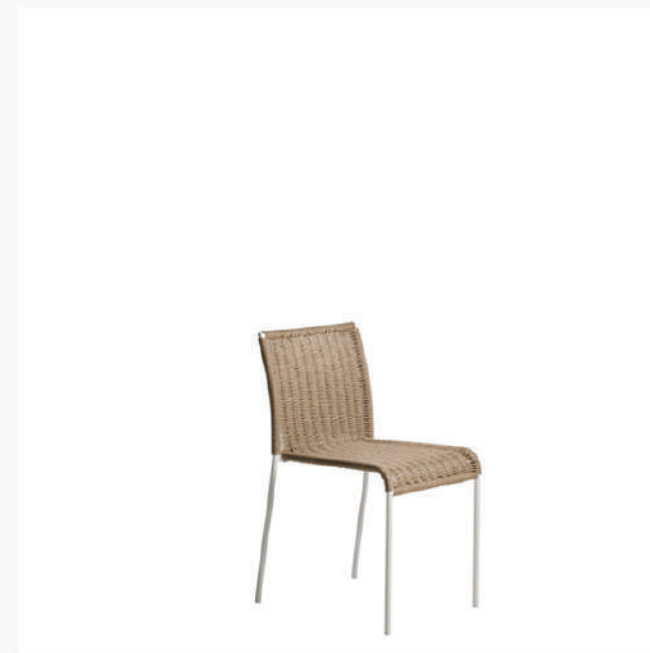

STORAGE FURITURE

POUFS & BENCHES

LOUNGES

SOFAS

DAYBEDS & SUNBEDS

ACCESSORIES

AGRA / COD. ARMCHAIR 688\PXXL IN-OUT

AGRA / COD. CHAIR 688\XXL