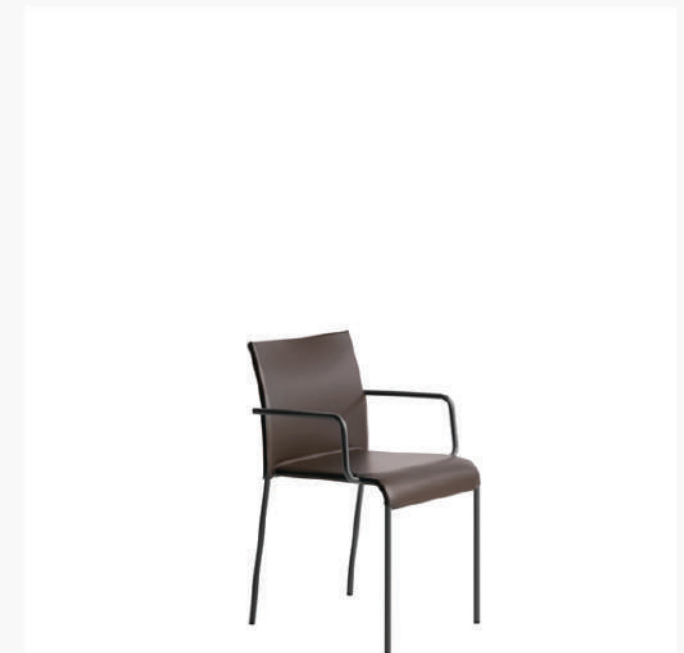

STORAGE FURITURE

POUFS & BENCHES

LOUNGES

SOFAS

DAYBEDS & SUNBEDS

ACCESSORIES

AGRA / COD. ARMCHAIR 688\PXXL IN-OUT

AGRA / COD. CHAIR 688\XXL

AGRA / COD. ARMCHAIR 688\PXXLC

Online Configurator

showefy.

AGRA ARMCHAIR

688/PXXL

AGRA
BARSTOOL

AGRA
BARSTOOL

AGRA SUNBED