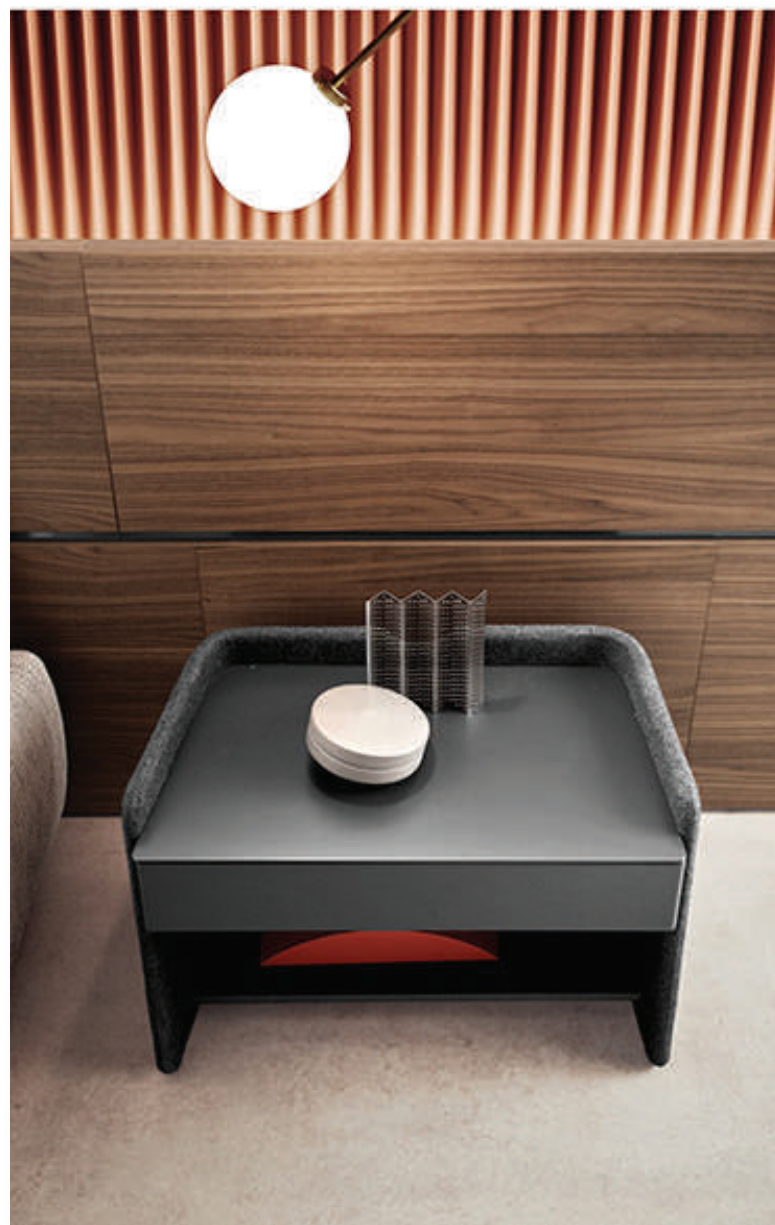

**Potocco Lars Chair** - Finish: Laqu./Glass/Marble Top  
Price: \$1,420.00 - \$1,700.00

**Horm Nest Bed** - Size: North American Queen Fabric: Cat. 1  
Price: \$5,500.00

**Pianca Piumotto Bed** - Size: North American Queen *Fabric: Cat. C*  
Price: \$3,500.00

**Horm Elba Bed** - Size: North American Queen *Fabric: Cat. 2*  
Price: \$3,700.00

**Pianca People Nightstand** - W: 50cm H: 53cm  
*Finish: Matte Laqu.*  
*Price: \$800.00*

**Pianca Chloe Nightstand** - W: 50cm H: 52cm  
*Finish: Matte Laqu. Fabric: C*  
*Price: \$1,450.00*